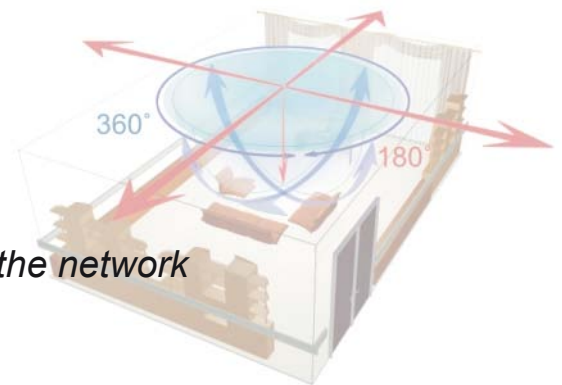

## SPECIFICATIONS

Camera	
Sensor	2 Mega Pixel (1600 x 1200)
Optical Format	1/2.7 Inch
Effective Pixel Array	1200 * 1200
Angular Field of View	360° x 180°
Client Viewer	
Network	Static / DHCP, Client S/W (Pencam)
Display Mode	Original, 180°x 2, 120°x 4, 120°x 4 + 360°, 360°+ Zoom
Remote Search	Available
Remote Backup	Copy to PC HDD
Playback	Play / Pause / Fast Forward / Rewind
Record	
Compression Format	MPEG4
Frame Rate	NTSC 12 / 6 / 3 / 1 fps, PAL 10 / 5 / 3 / 1
Recording Mode	Motion Detection, Manual, Timer
Display	
Display	LCD Panel (Menu) / CVBS / Network (with Client SW)
Archive	
Archive	USB 2.0 (Memory, HDD)
Power Source	
Power Source	DC 12V/2A
Dimension	
Dimension	110(W) x 110(D) x 78(H) mm

## COMPARATIVE IMAGE

Original (360°)

Half Panorama  
(120°x2)

Quad Panorama  
(360°+120°x4)

Quad  
(120°x4)